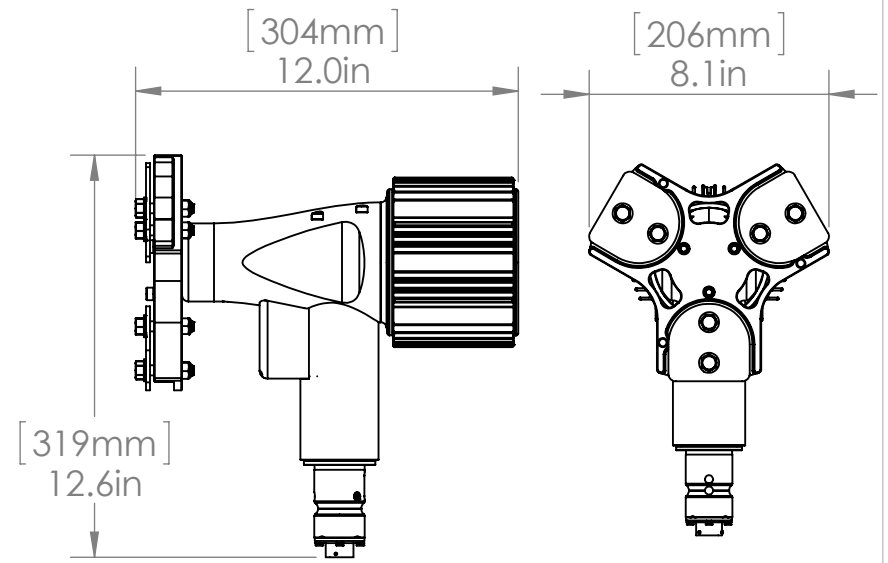

TURBINE SHIPPING DIMENSIONS

MAIN BODY (1/TURBINE)
QUICK ATTACH BLADE VERSION

MAIN BODY (1/TURBINE)
PERMANENT MOUNT BLADE VERSION

BLADE (3/TURBINE)

TAIL (1/TURBINE)