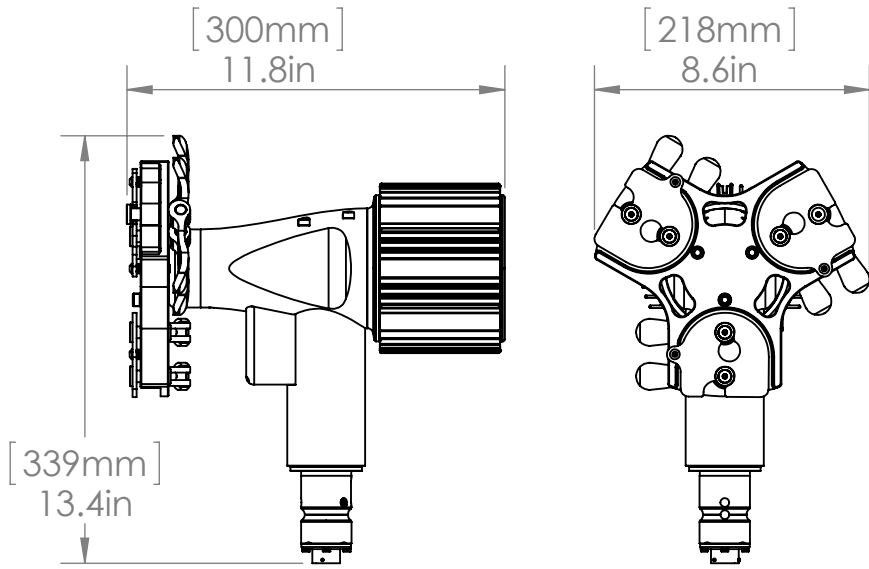

TURBINE SHIPPING DIMENSIONS

MAIN BODY (1/TURBINE)
QUICK ATTACH BLADE VERSION

MAIN BODY (1/TURBINE)
PERMANENT MOUNT BLADE VERSION

BLADE (3/TURBINE)

TAIL (1/TURBINE)