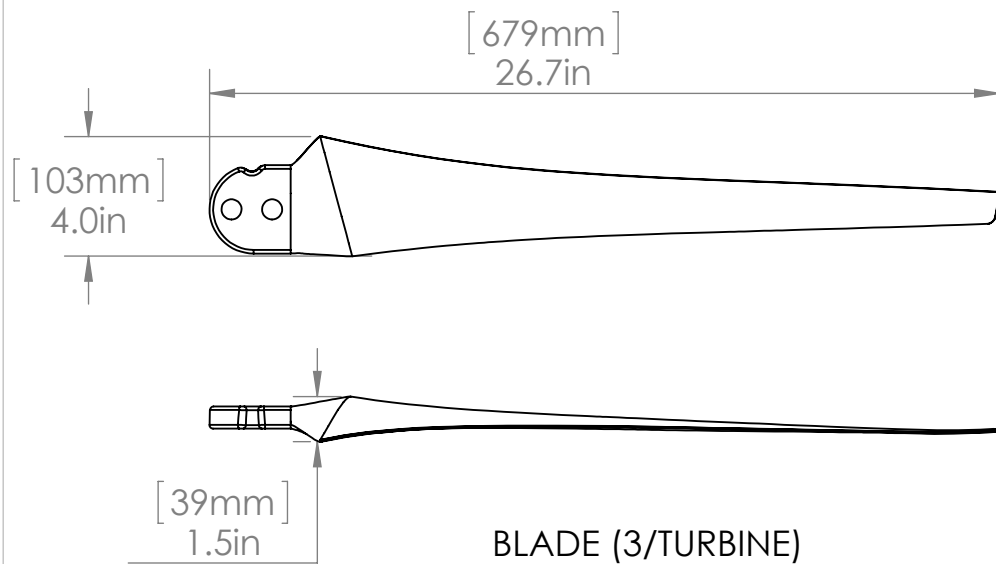

TURBINE SHIPPING DIMENSIONS

MAIN BODY (1/TURBINE)
QUICK ATTACH BLADE VERSION

MAIN BODY (1/TURBINE)
PERMANENT MOUNT BLADE VERSION

BLADE (3/TURBINE)

TAIL (1/TURBINE)